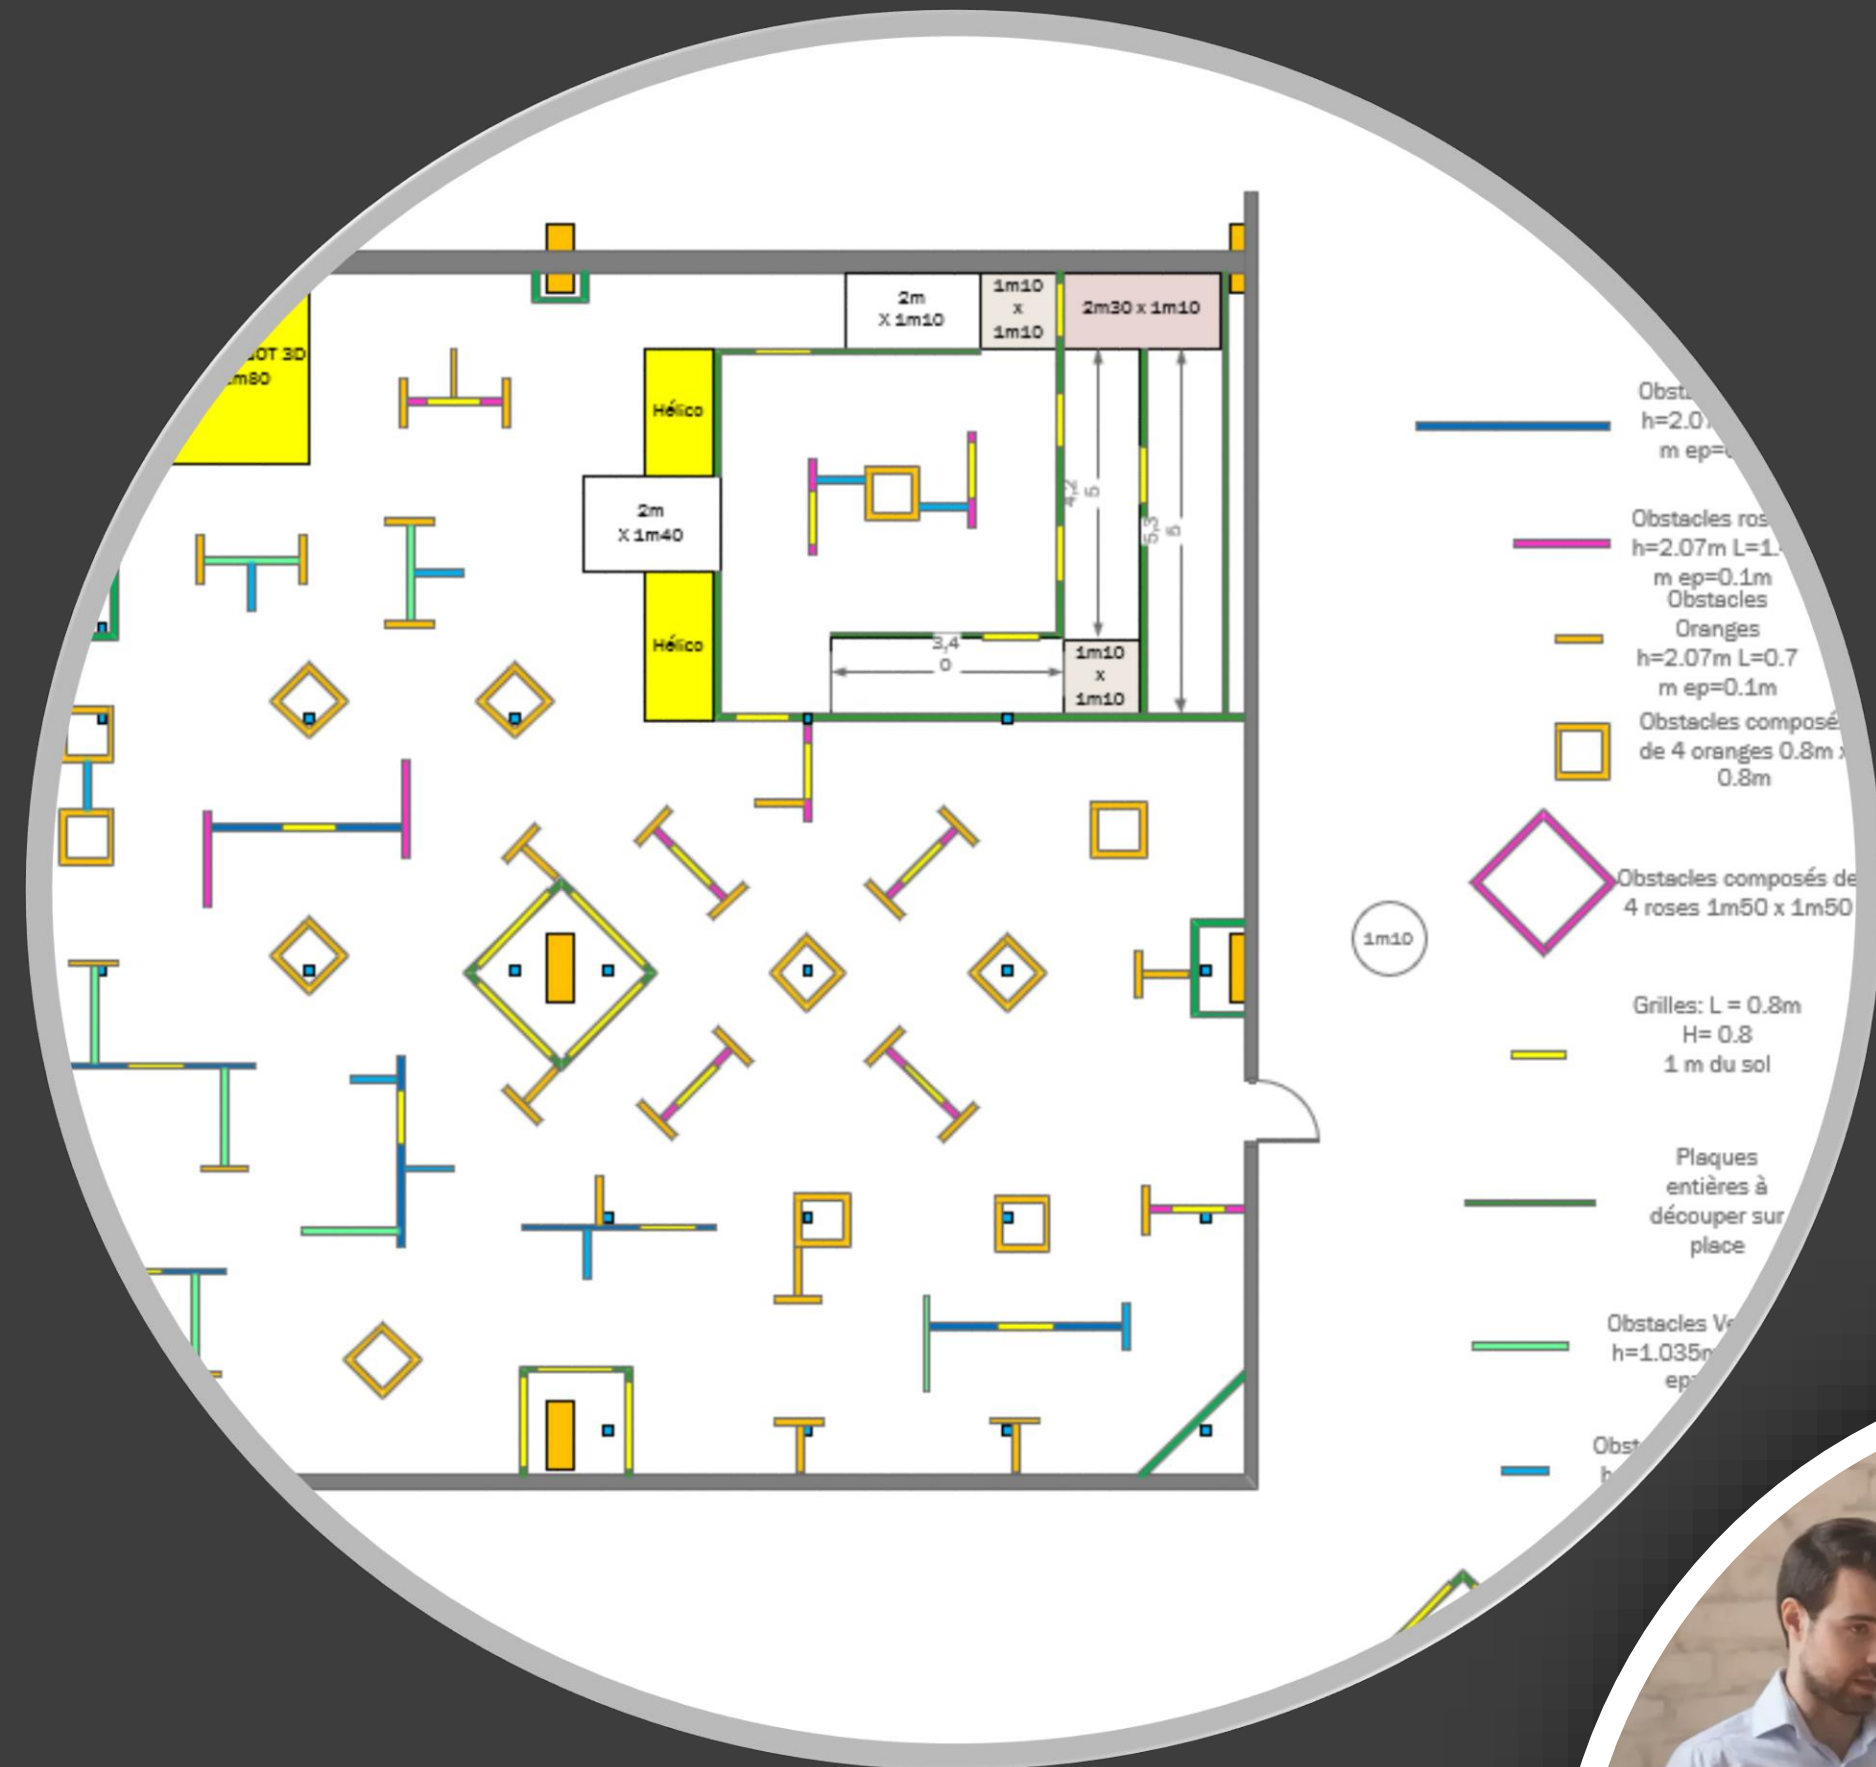

PLANS & DESIGN

very simple, you just have to send us the plans of the location of your future games arena and we make the drawings to create a labyrinth with the best playability and profitability

Drawings and plans.

- 1 level up to 400m² : 1 800 €
- Over 400m² : 2 200 €
- 2 levels : 2 800 €