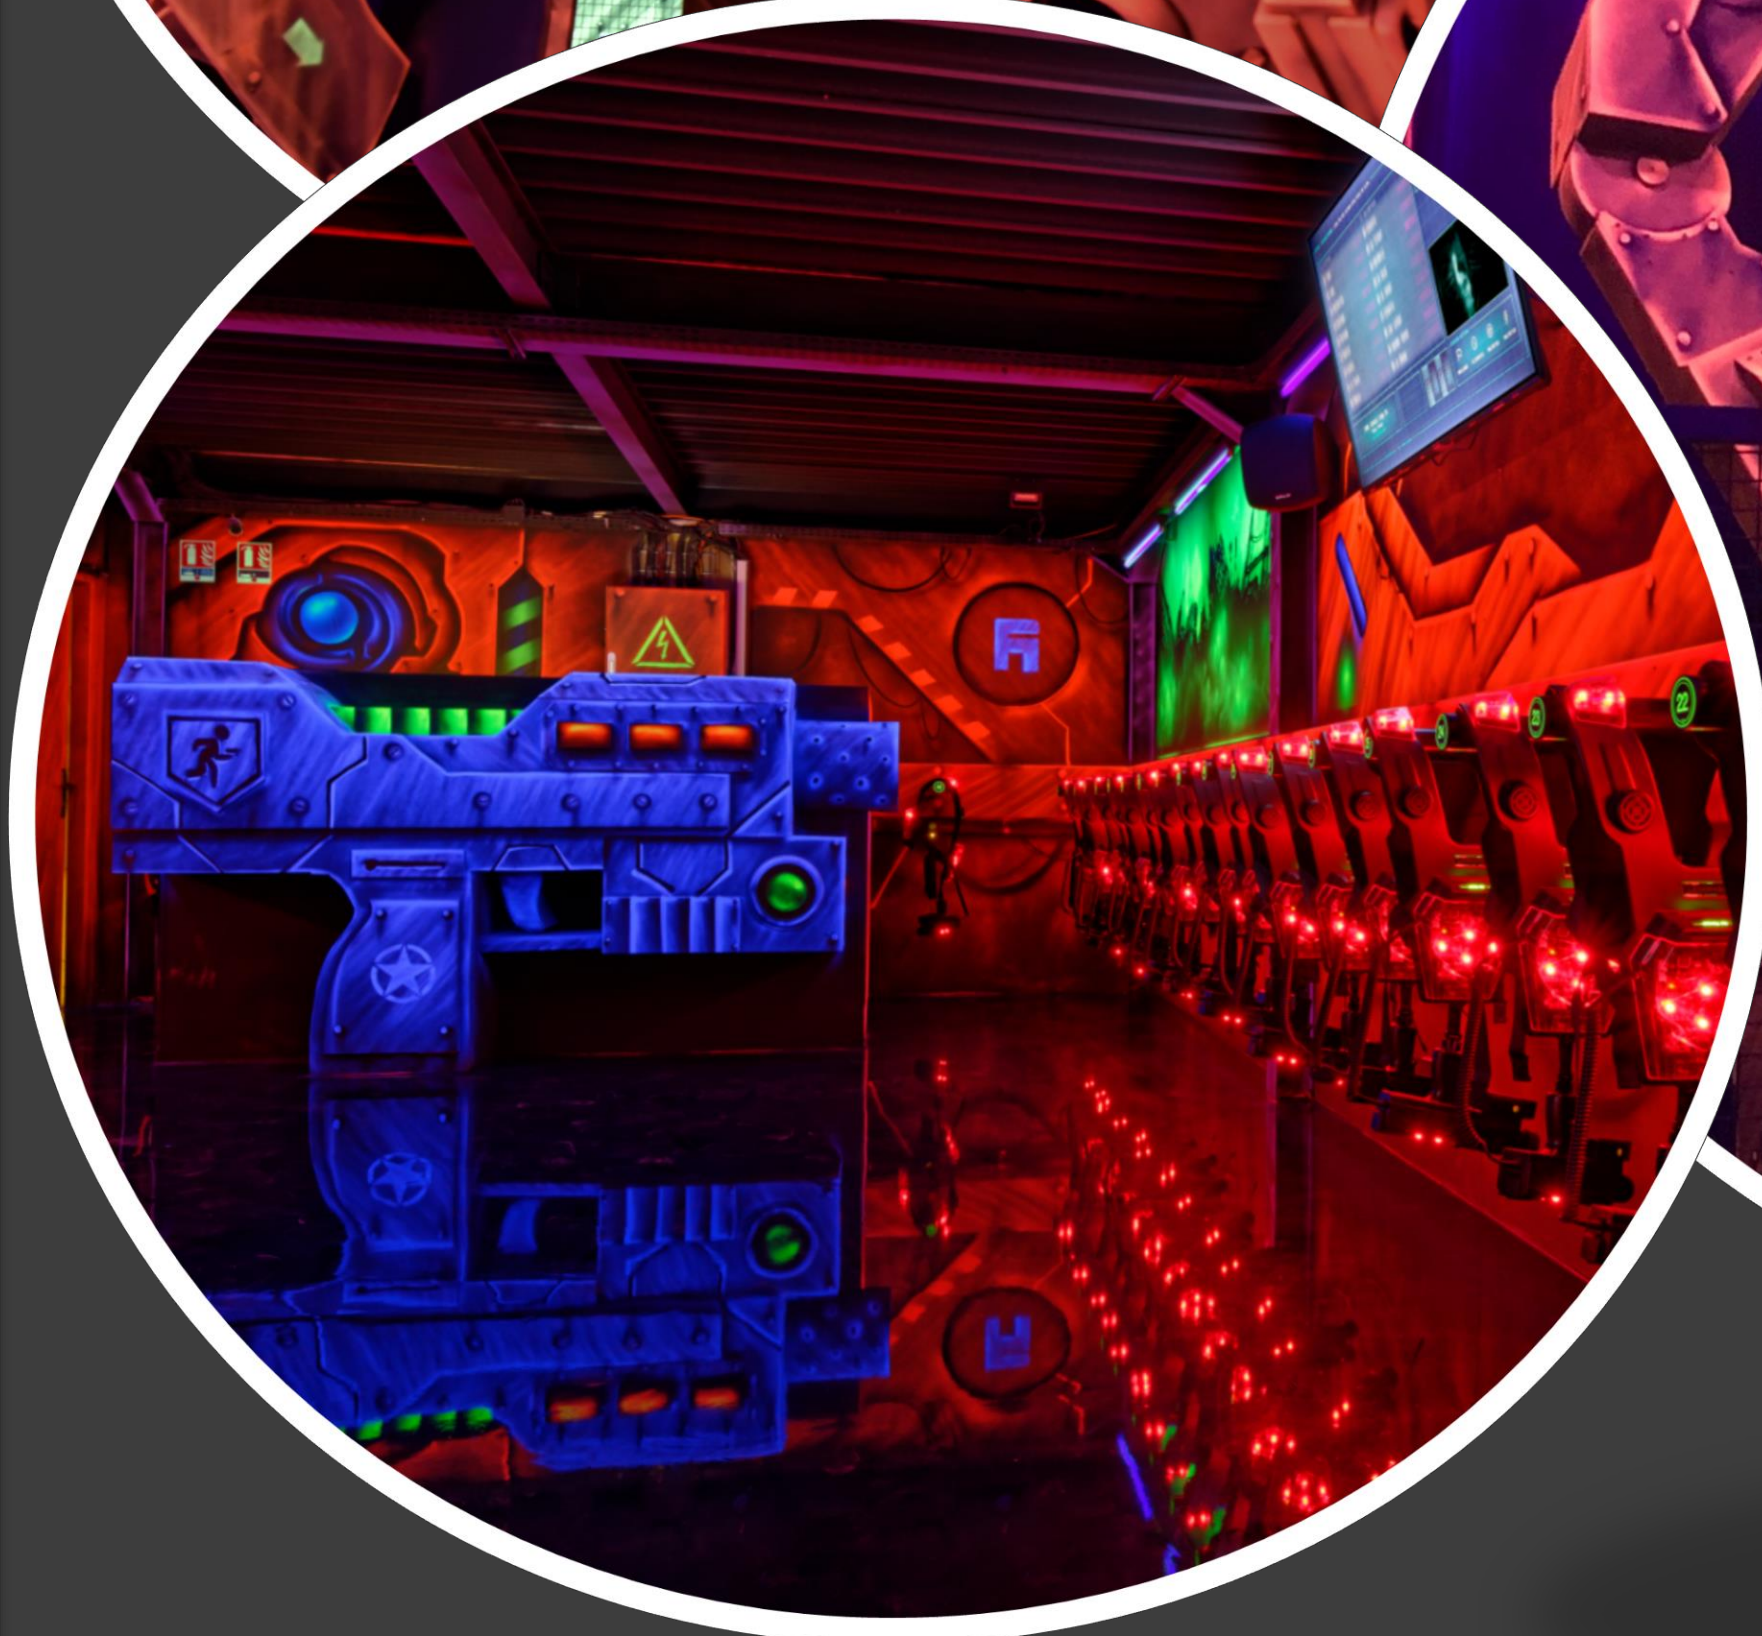

3D DECORATIONS AND PROPS